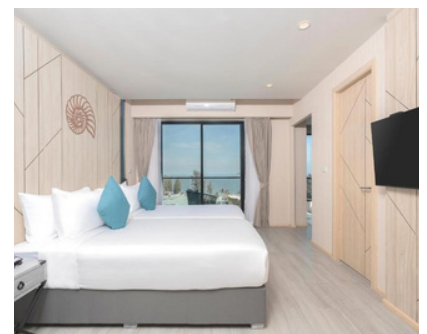

Best Western Plus Carapace Hotel Hua Hin

5/555 Soi Hua Hin 101 | Nongkhai | Hua Hin | Prachaupkirikhan | 77110 | Thailand
Tel: (+66) 32 512 888 Fax: (+66) 32 512 460 Email: rsvn@bwpluscarapace.com

Line